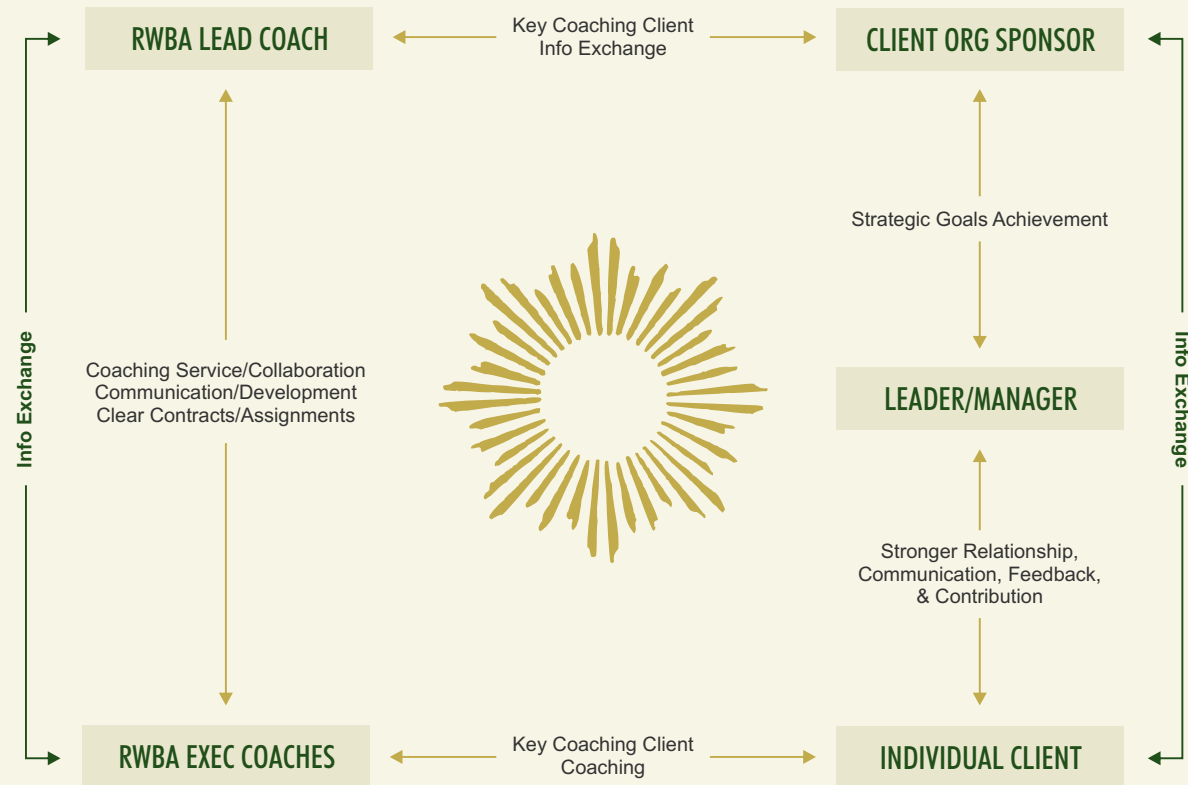

R. W. BENWICK
ASSOCIATES LIMITED®

AN RWBA COACHING SERVICE

JOINT-VENTURE Coaching

CORPORATE COACHING MODEL
PARTNERING FOR SUCCESS

COACHING FOR MORE SUCCESS & FULFILLMENT

1-866-952-6224 or 1-866-95COACH
www.rwbenwick.com

NOTE: The flow of information and powerful RWBA/Corporate Sponsor collaboration are key to leader coaching & development